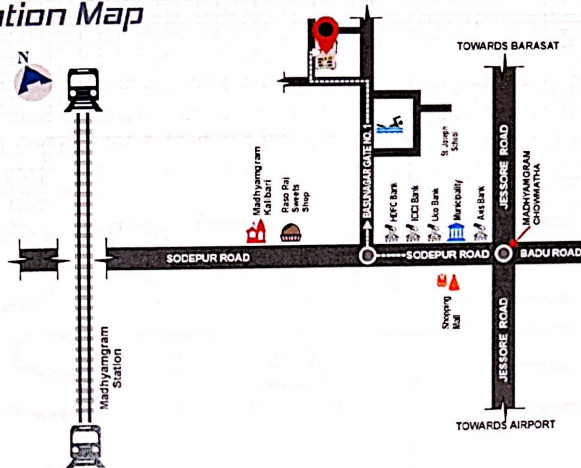

TO WHOM IT MAY CONCERN

Location plan of proposed project "FAIR ENCLAVE" situated at Mouza- Udayrajpur, J.L. No-43, C.S. Dag No-427, R.S Dag No-427/676, L.R Dag no-1364 & 1369, C.S KH no-75, R.S KH No-1501, L.R KH no- 12008, 12009, 12010, 12011, 12012, 12013, Ward No-11, Holding No-55, P.S - Madhyamgram, District-North 24 Parganas, West Bengal-700129is shown below:

Location Map

Latitude: 22.41
Longitude: 88.27

For M/s FORTUNE ESTATE.

FORTUNE ESTATE

Partner

Abhik Chandra Choudhury
Partner